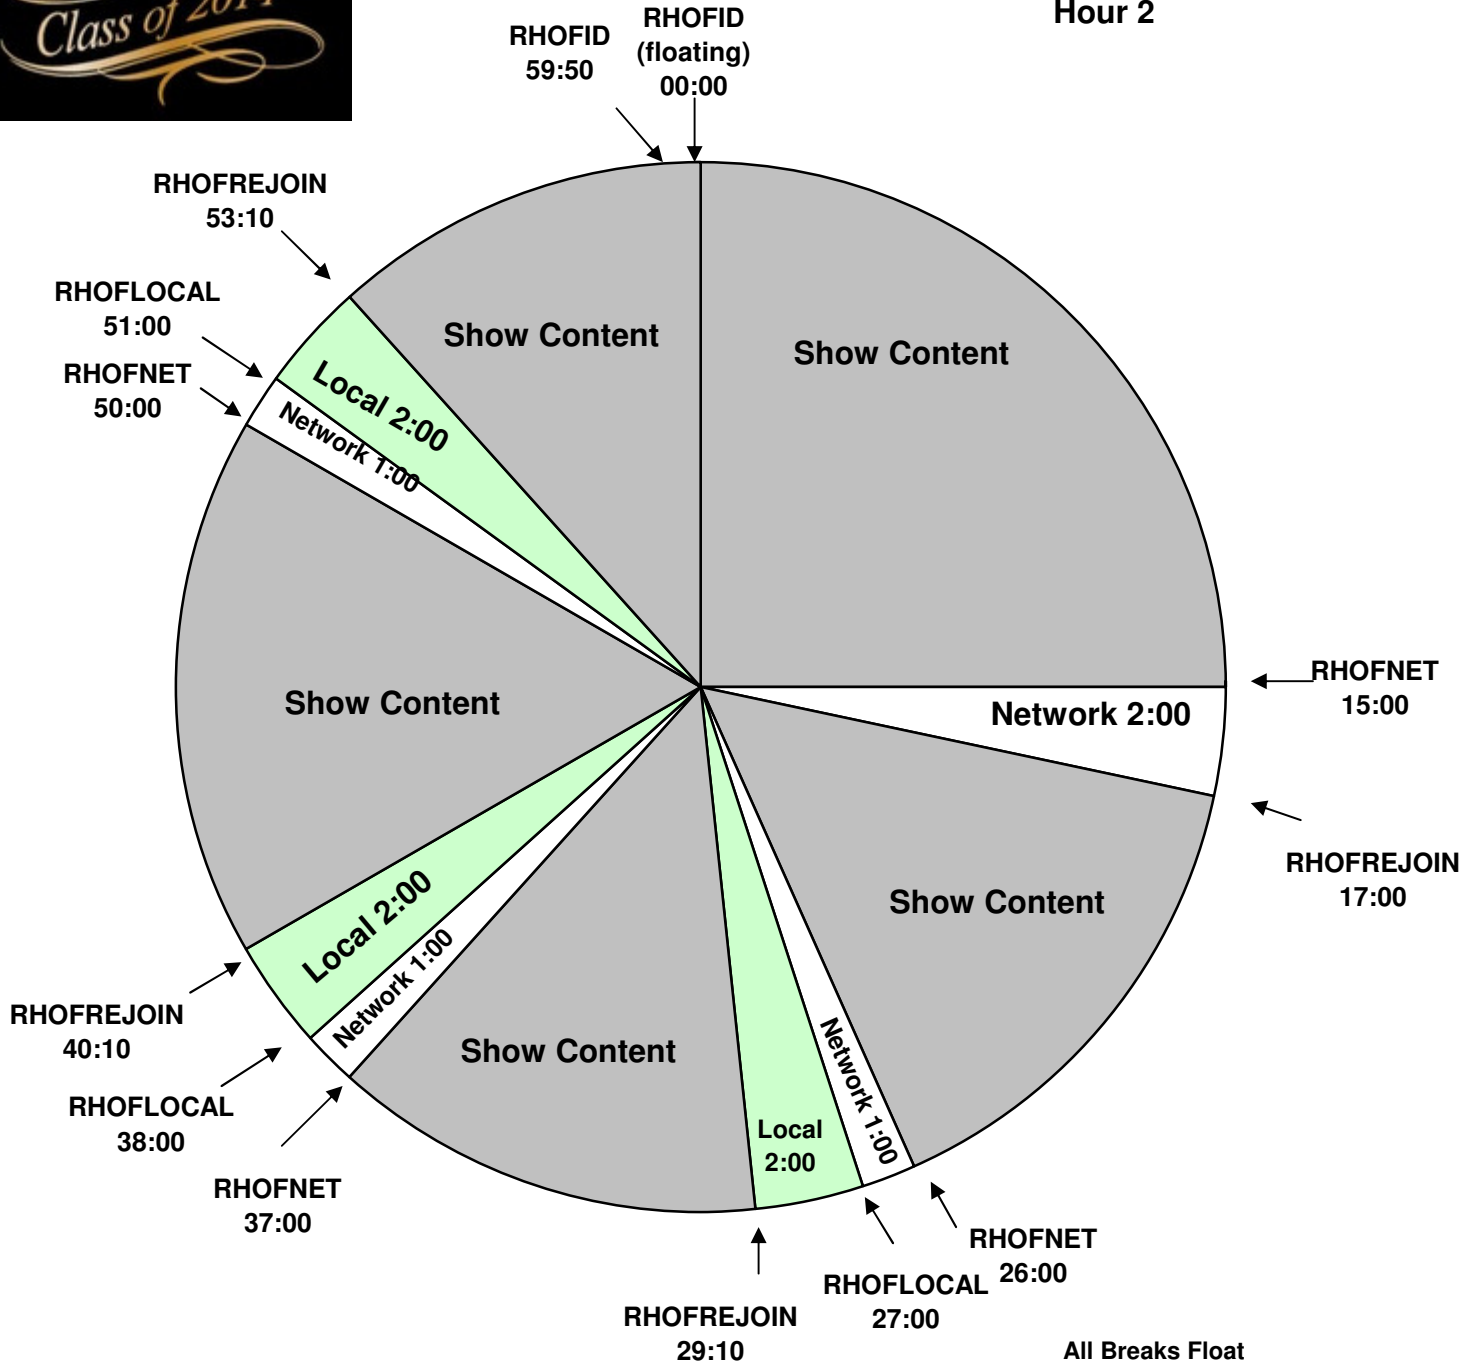

PROGRAM CLOCK
XDS Program: RHOF 2014
 Effective November 9th, 2014
 Premiere XDS PRO4-P Satellite
 8:06 PM - 10:00 PM Eastern Time
 7:06 PM - 9:00 PM Central Time
 5:06 PM - 7:00 PM Pacific Time
 Hour 2